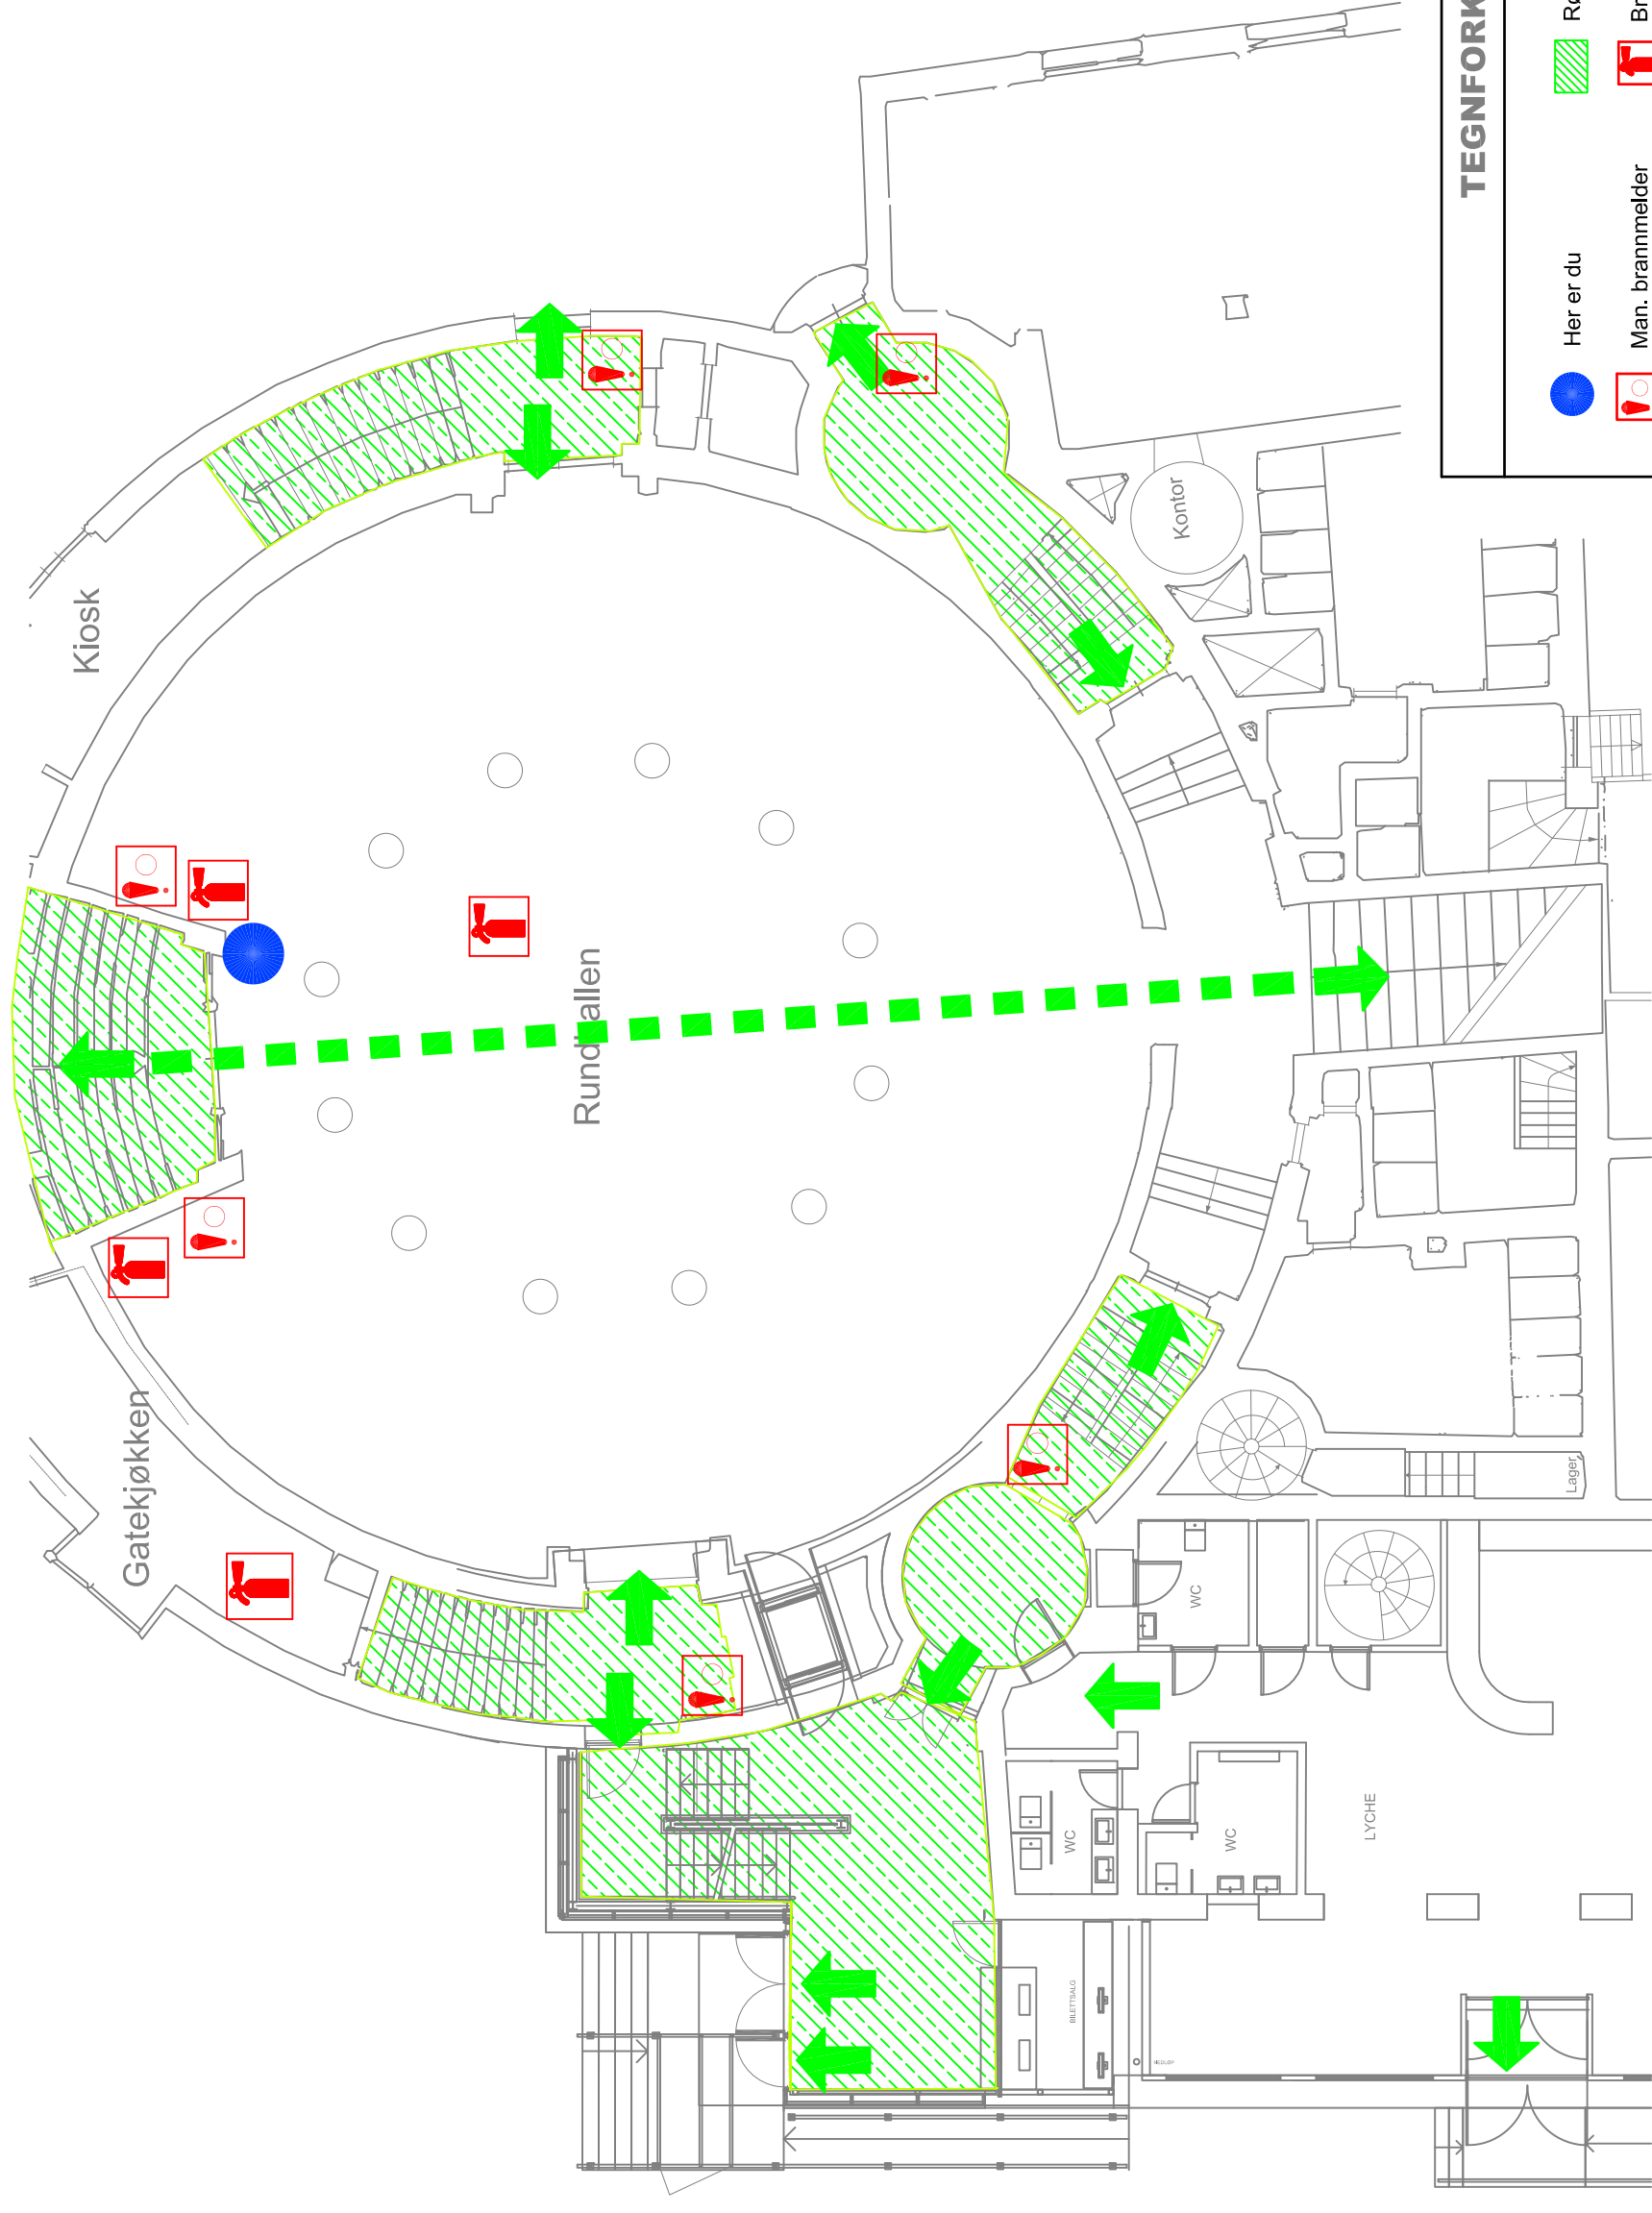

# RØMNINGSPLAN

## TEGNFORKLARING

- Her er du (Blue circle icon)
- Man. brannmelder (Red square icon with exclamation mark)
- Rømningsvei (Green hatched area icon)
- Rømningsvei (Green arrow icon)
- Brannsløkker (Red square icon with exclamation mark)
- Brannslange (Red icon of a fire extinguisher)