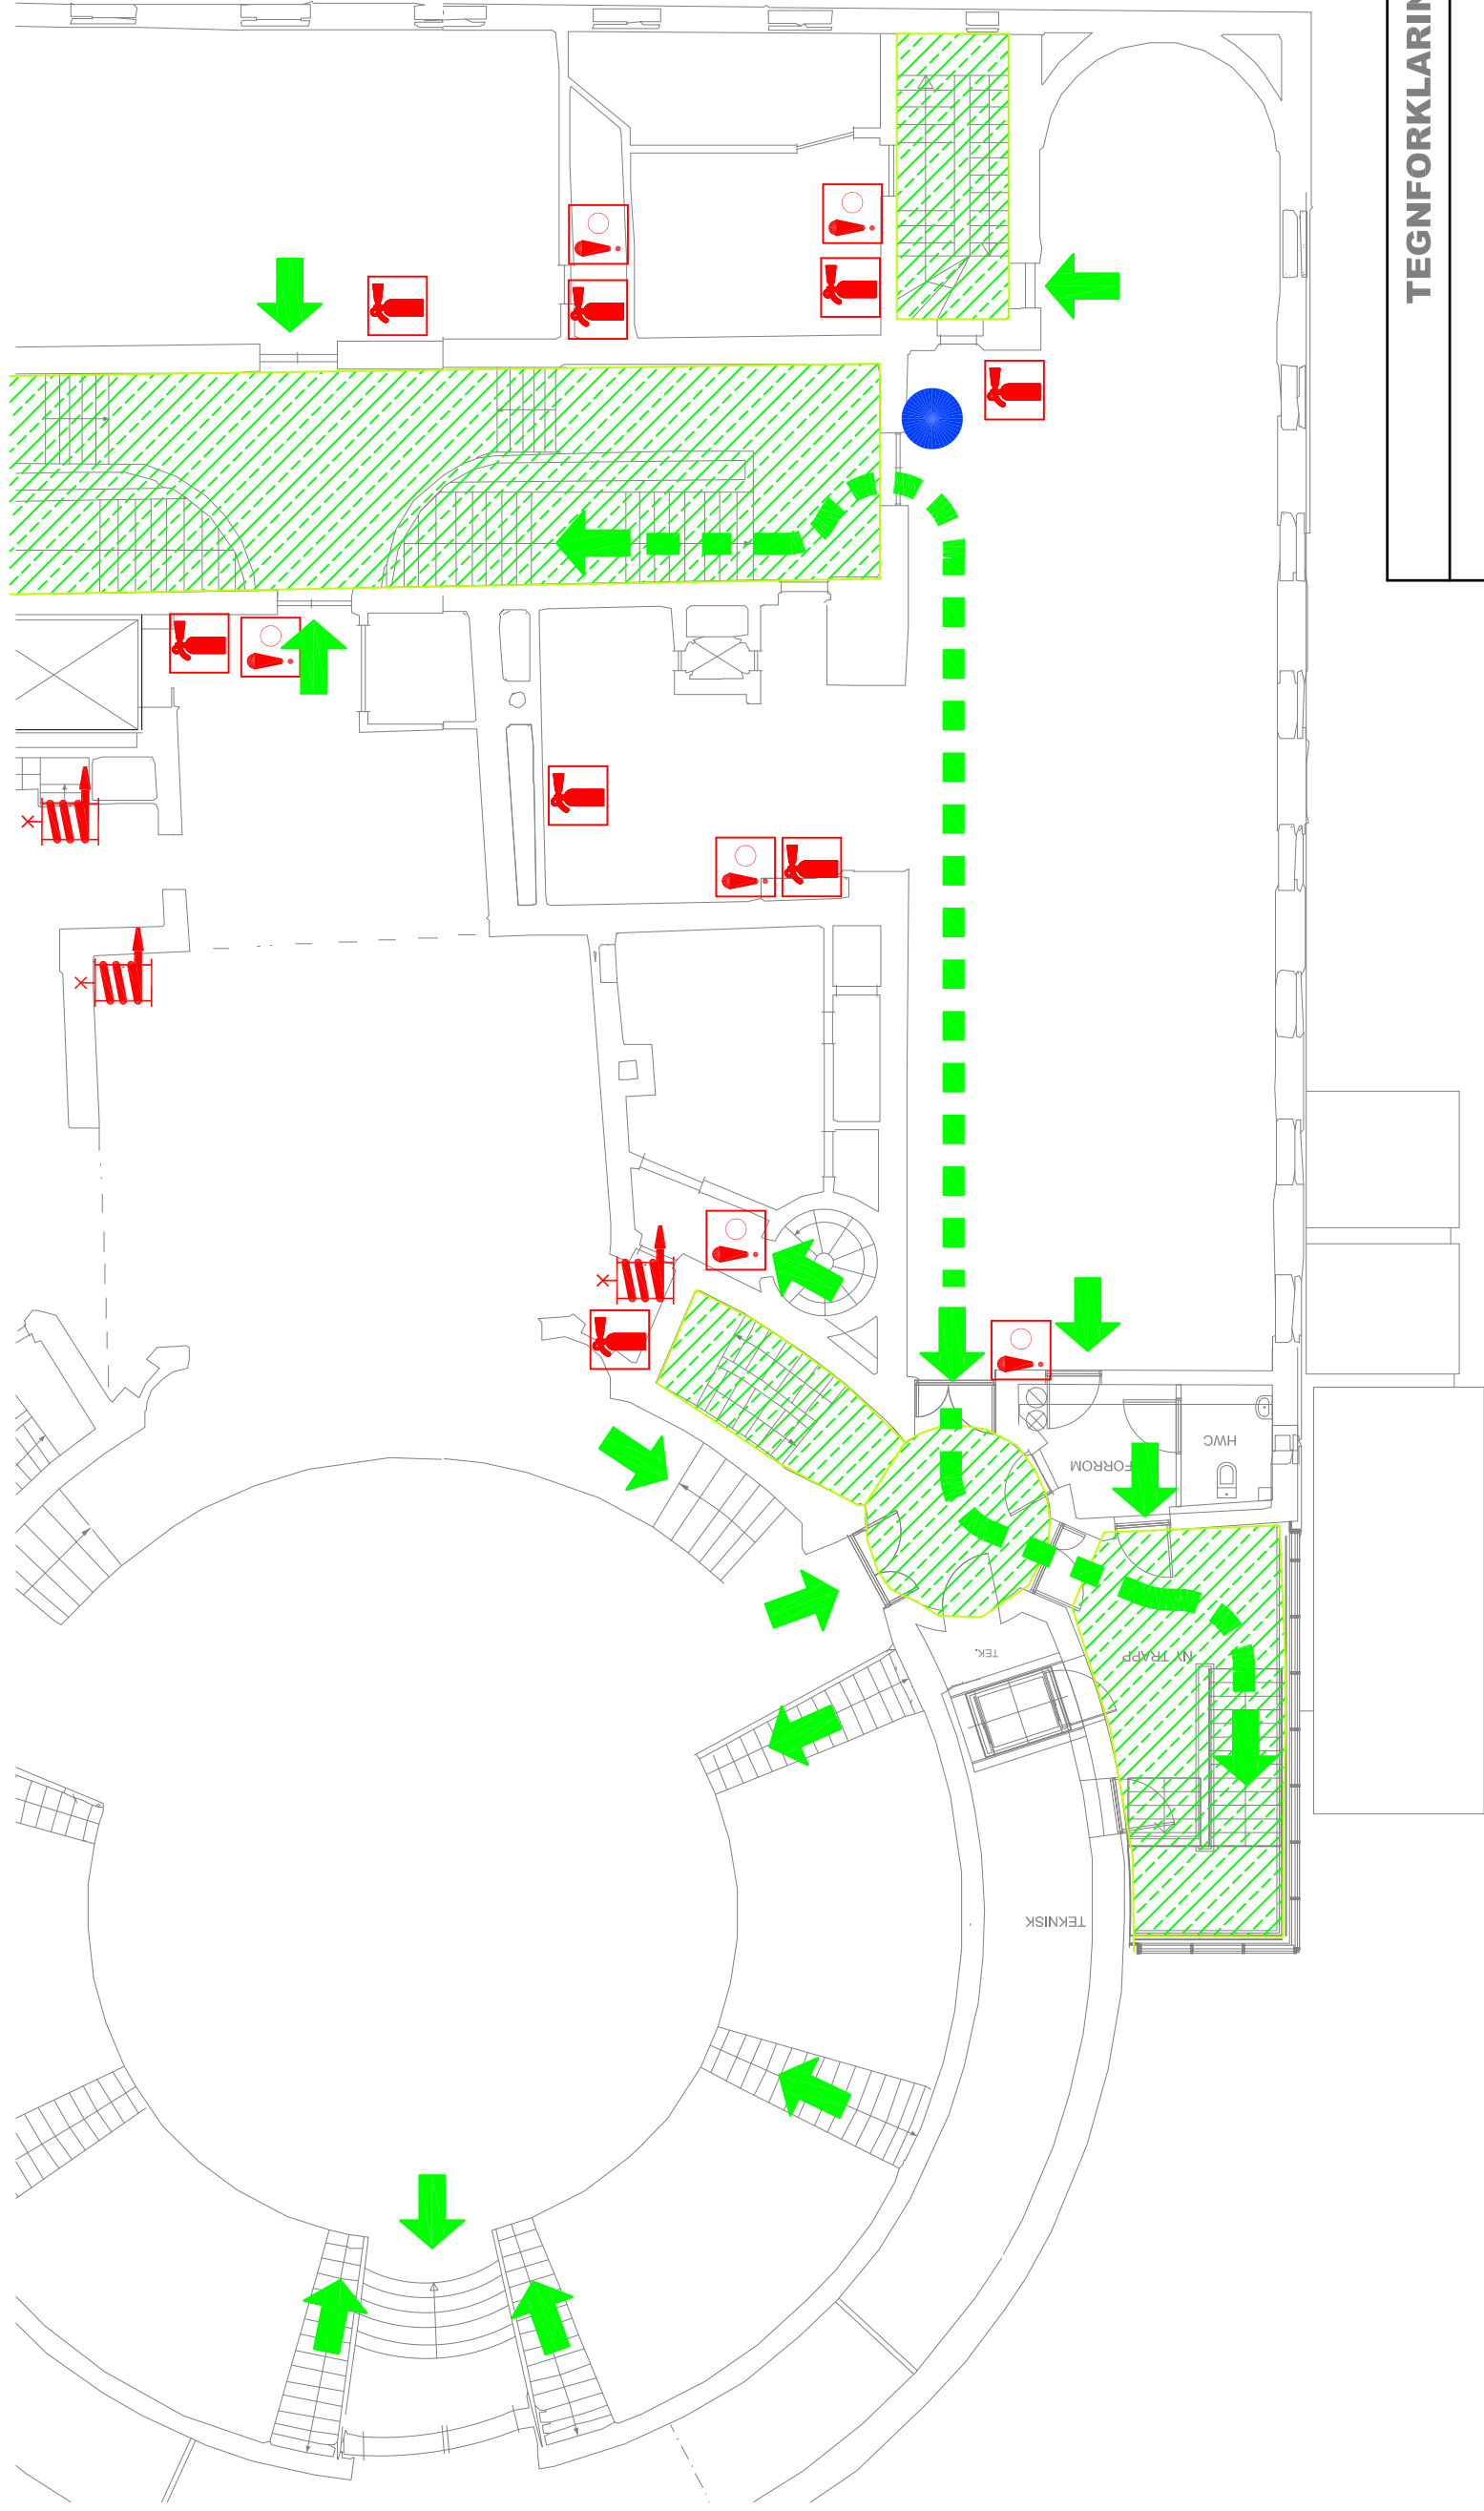

# RØMNINGSPLAN

## TEGNFORKLARING

- Her er du (Blue circle)
- Man. brannmelder (Red square with exclamation mark)
- Rømningsvei (Green hatched area)
- Brannsløkker (Red square with fire extinguisher icon)
- Rømningsvei (Green arrow)
- Brannslange (Red square with fire blanket icon)