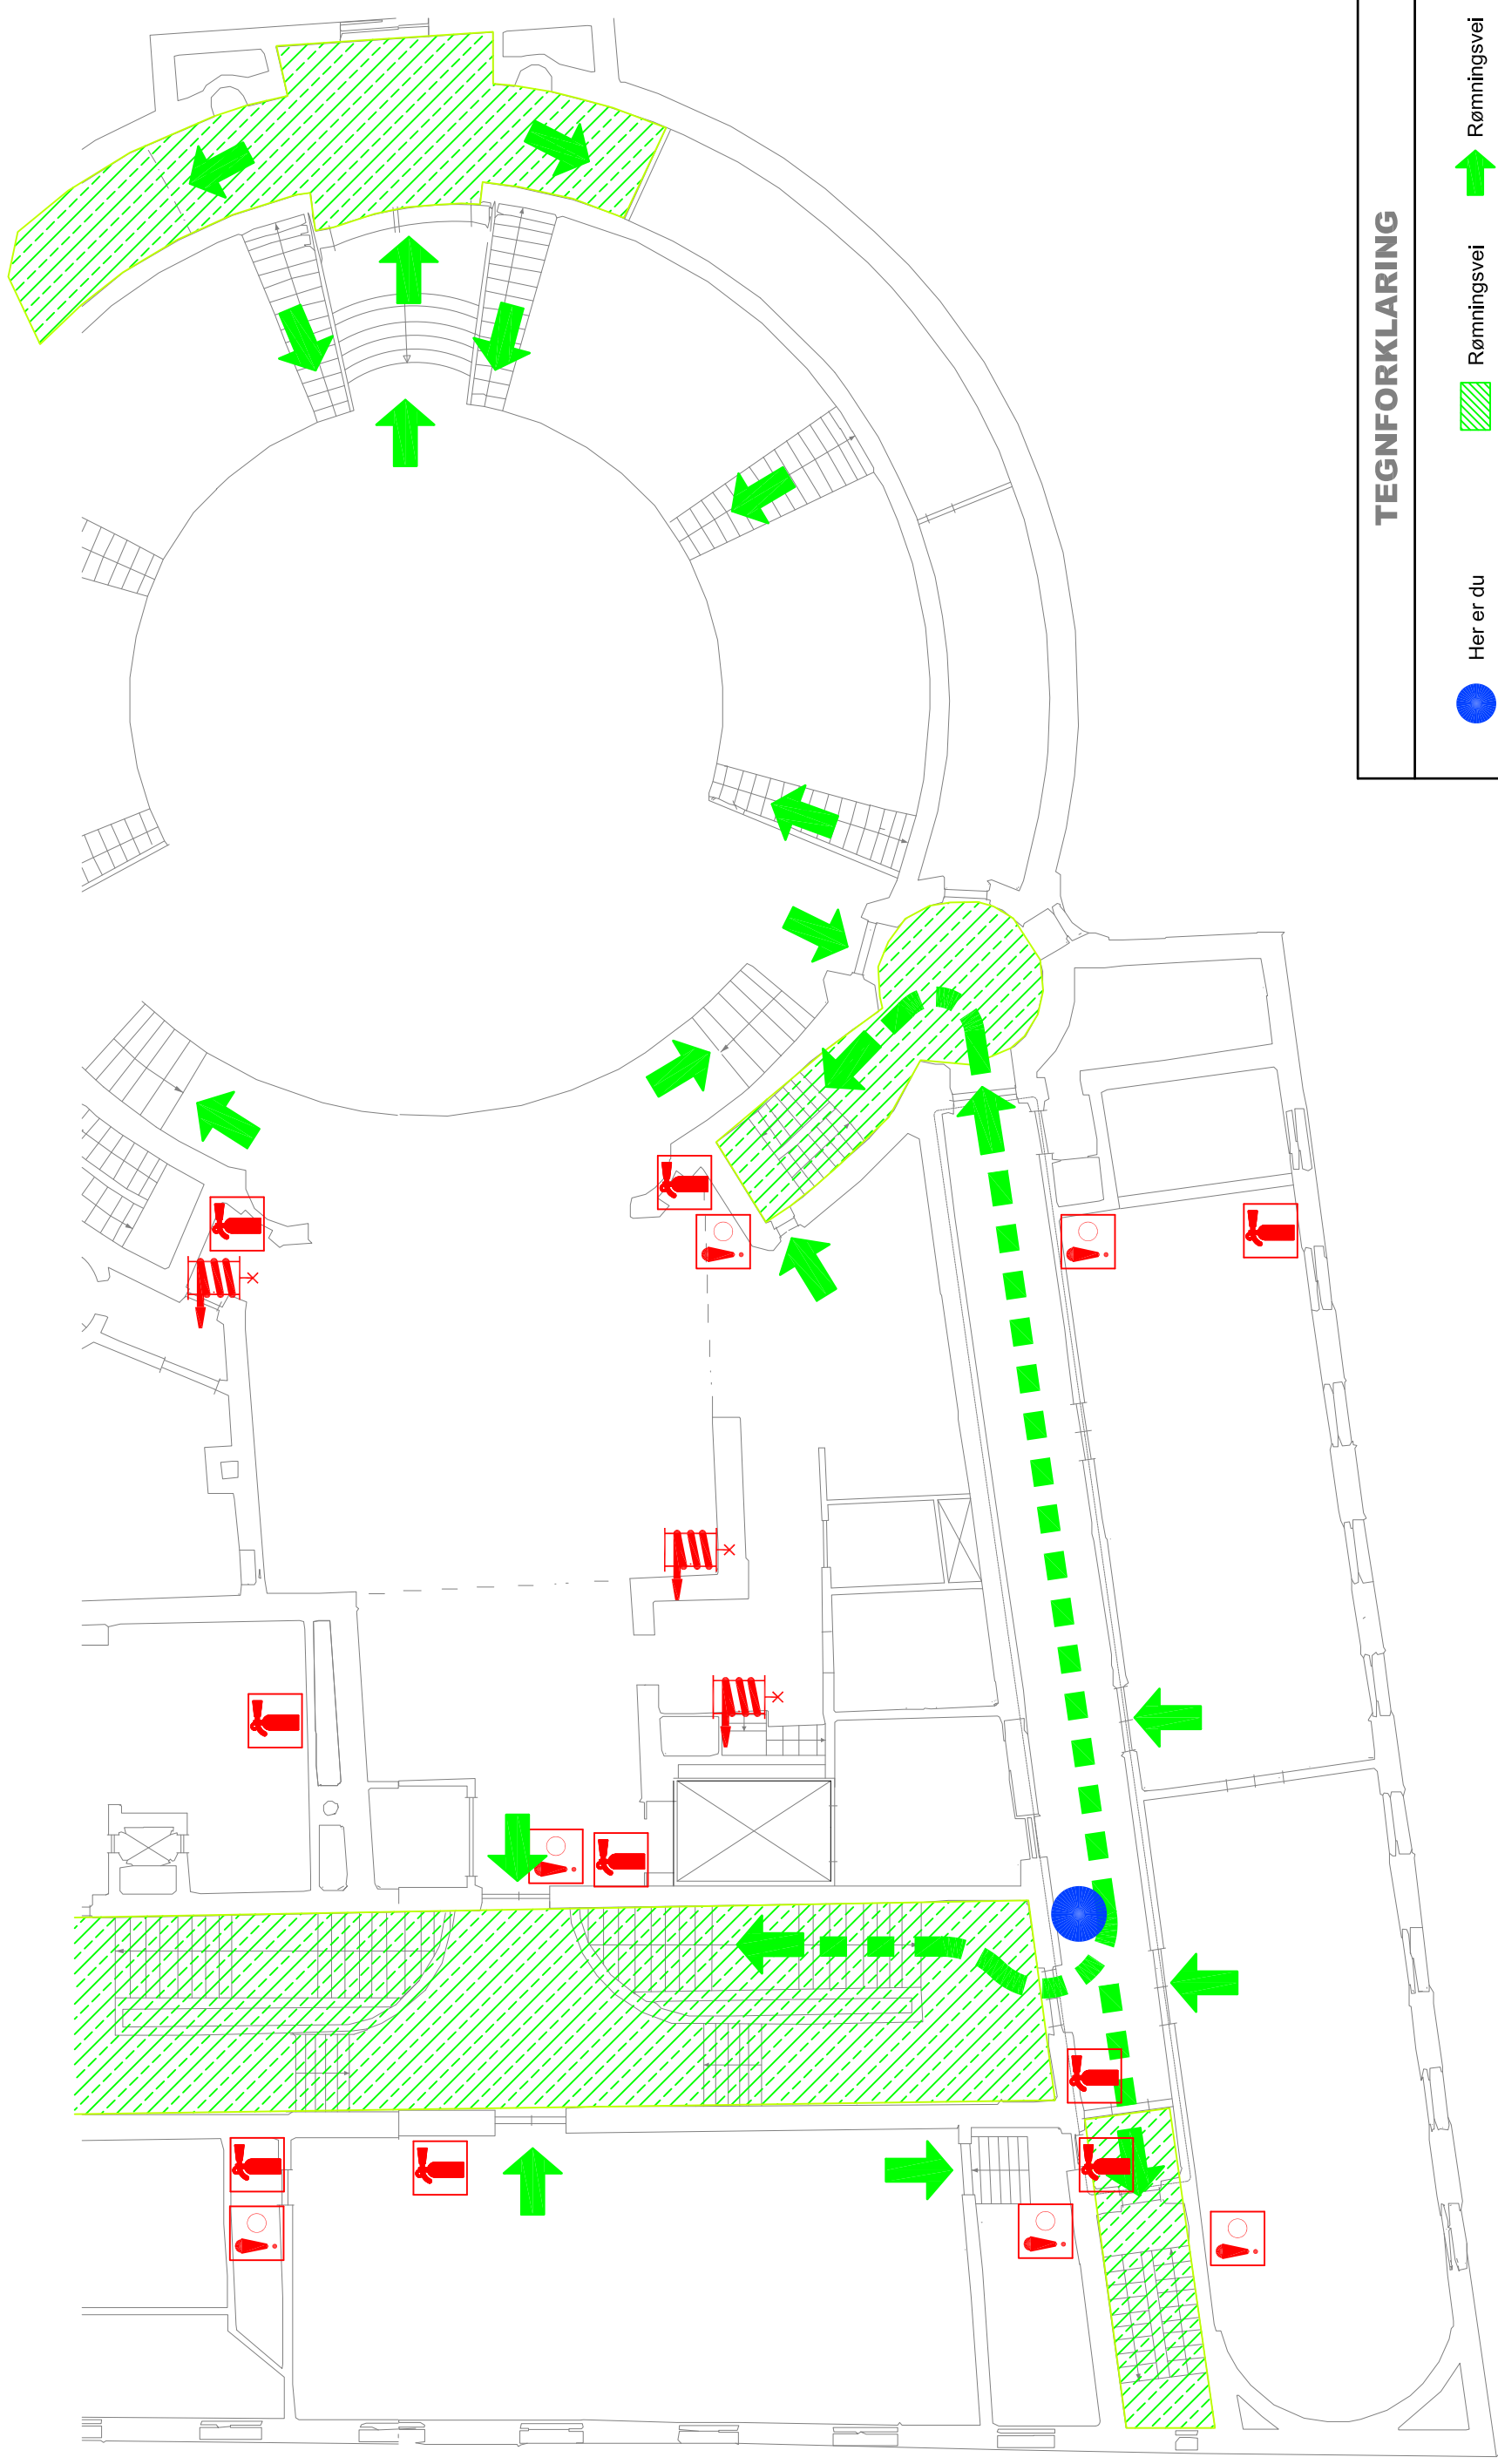

RØMNINGSPLAN

TEGNFORKLARING

- Her er du (Blue circle)
- Man. brannmelder (Red square with exclamation mark)
- Rømningsvei (Green hatched area)
- Brannslange (Red icon with 'x')
- Rømningsvei (Green arrow)
- Brannlokker (Red square with 'I')
- Brannslange (Red icon with 'x')